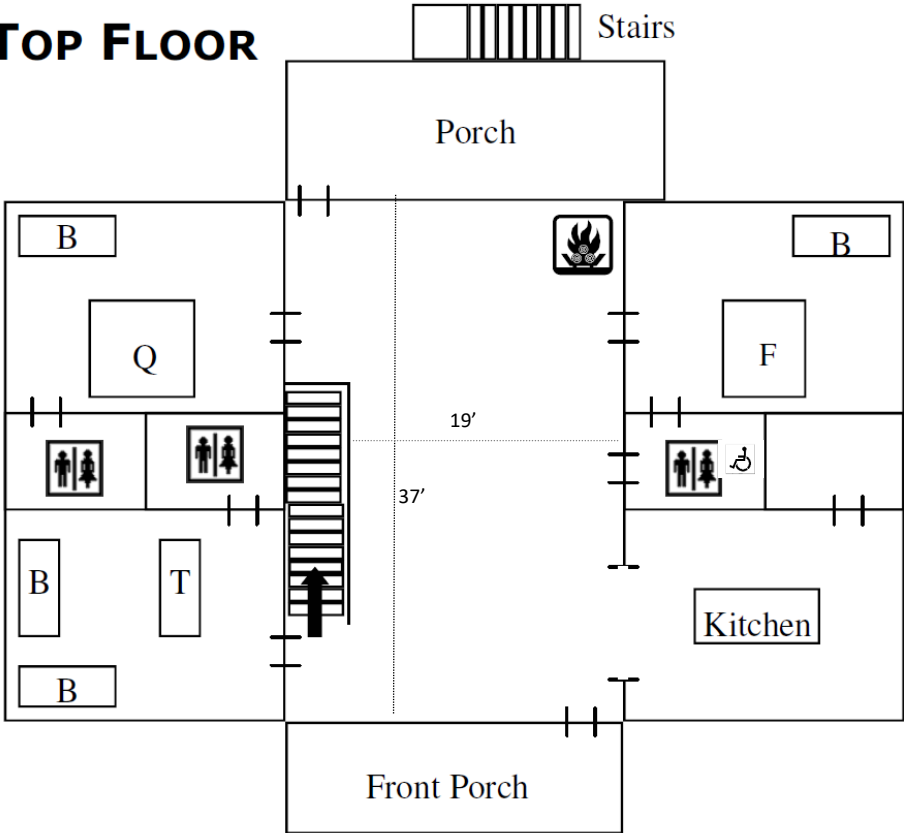

## WASSON LODGE FLOOR PLAN

- Wasson Lodge Facility Info**
- Sleeps maximum 32 people
  - 7 Bedrooms
  - 7 Bathrooms
  - Free WiFi
  - 2 Satellite TV's
  - Sofas & Chairs in Common Areas
  - 36 Conference Chairs
  - 4- 8 foot folding tables
  - 2 Gas Fireplaces
  - Fully Furnished Kitchen- 3 Ovens, Stovetop, 2 dishwashers, 2 refrigerators, & dishes
  - Pillows, linens and towels are provided
  - Central Heat & Air
  - Handicap Accessible (Top Floor)
  - Porch Overlooking Lake Ocoee
  - Outdoor Fire Circle

### TOP FLOOR

### BOTTOM FLOOR

T- Twin Bed      B- Bunk Bed      F- Full Bed      Q- Queen Bed