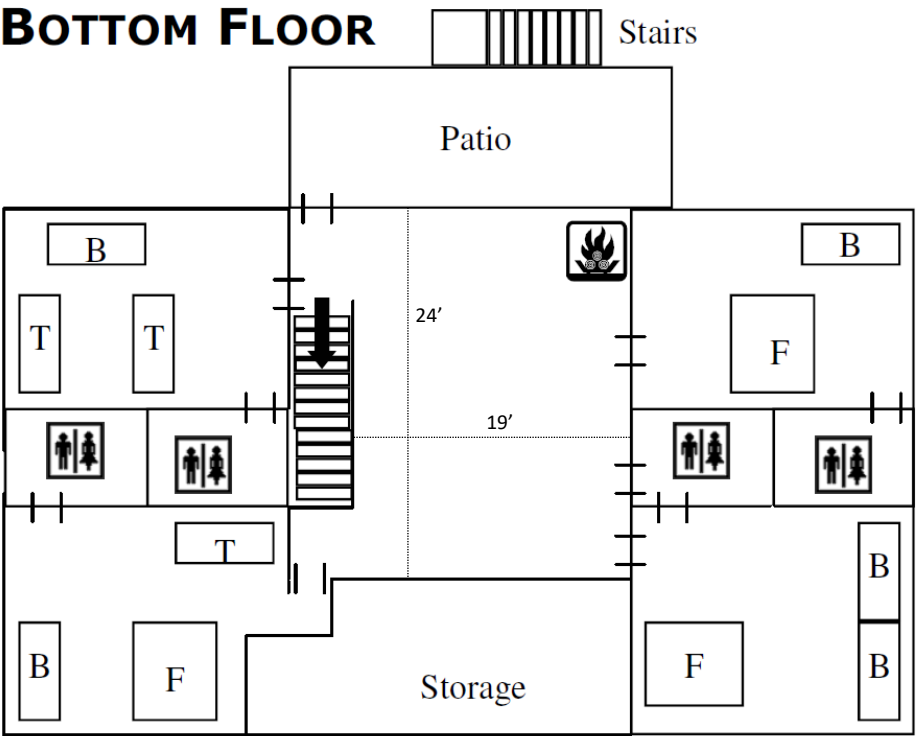

## WASSON LODGE FLOOR PLAN

- Wasson Lodge Facility Info**
- Sleeps maximum 32 people
  - 7 Bedrooms
  - 7 Bathrooms
  - Free WiFi
  - 2 Satellite TV's
  - Sofas & Chairs in Common Areas
  - 36 Conference Chairs
  - 4- 8 foot folding tables
  - 2 Gas Fireplaces
  - Fully Furnished Kitchen- 3 Ovens, Stovetop, 2 dishwashers, 2 refrigerators, & dishes
  - Pillows, linens and towels are provided
  - Central Heat & Air
  - Handicap Accessible (Top Floor)
  - Porch Overlooking Lake Ocoee
  - Outdoor Fire Circle

### TOP FLOOR

### BOTTOM FLOOR

T- Twin Bed      B- Bunk Bed      F- Full Bed      Q- Queen Bed